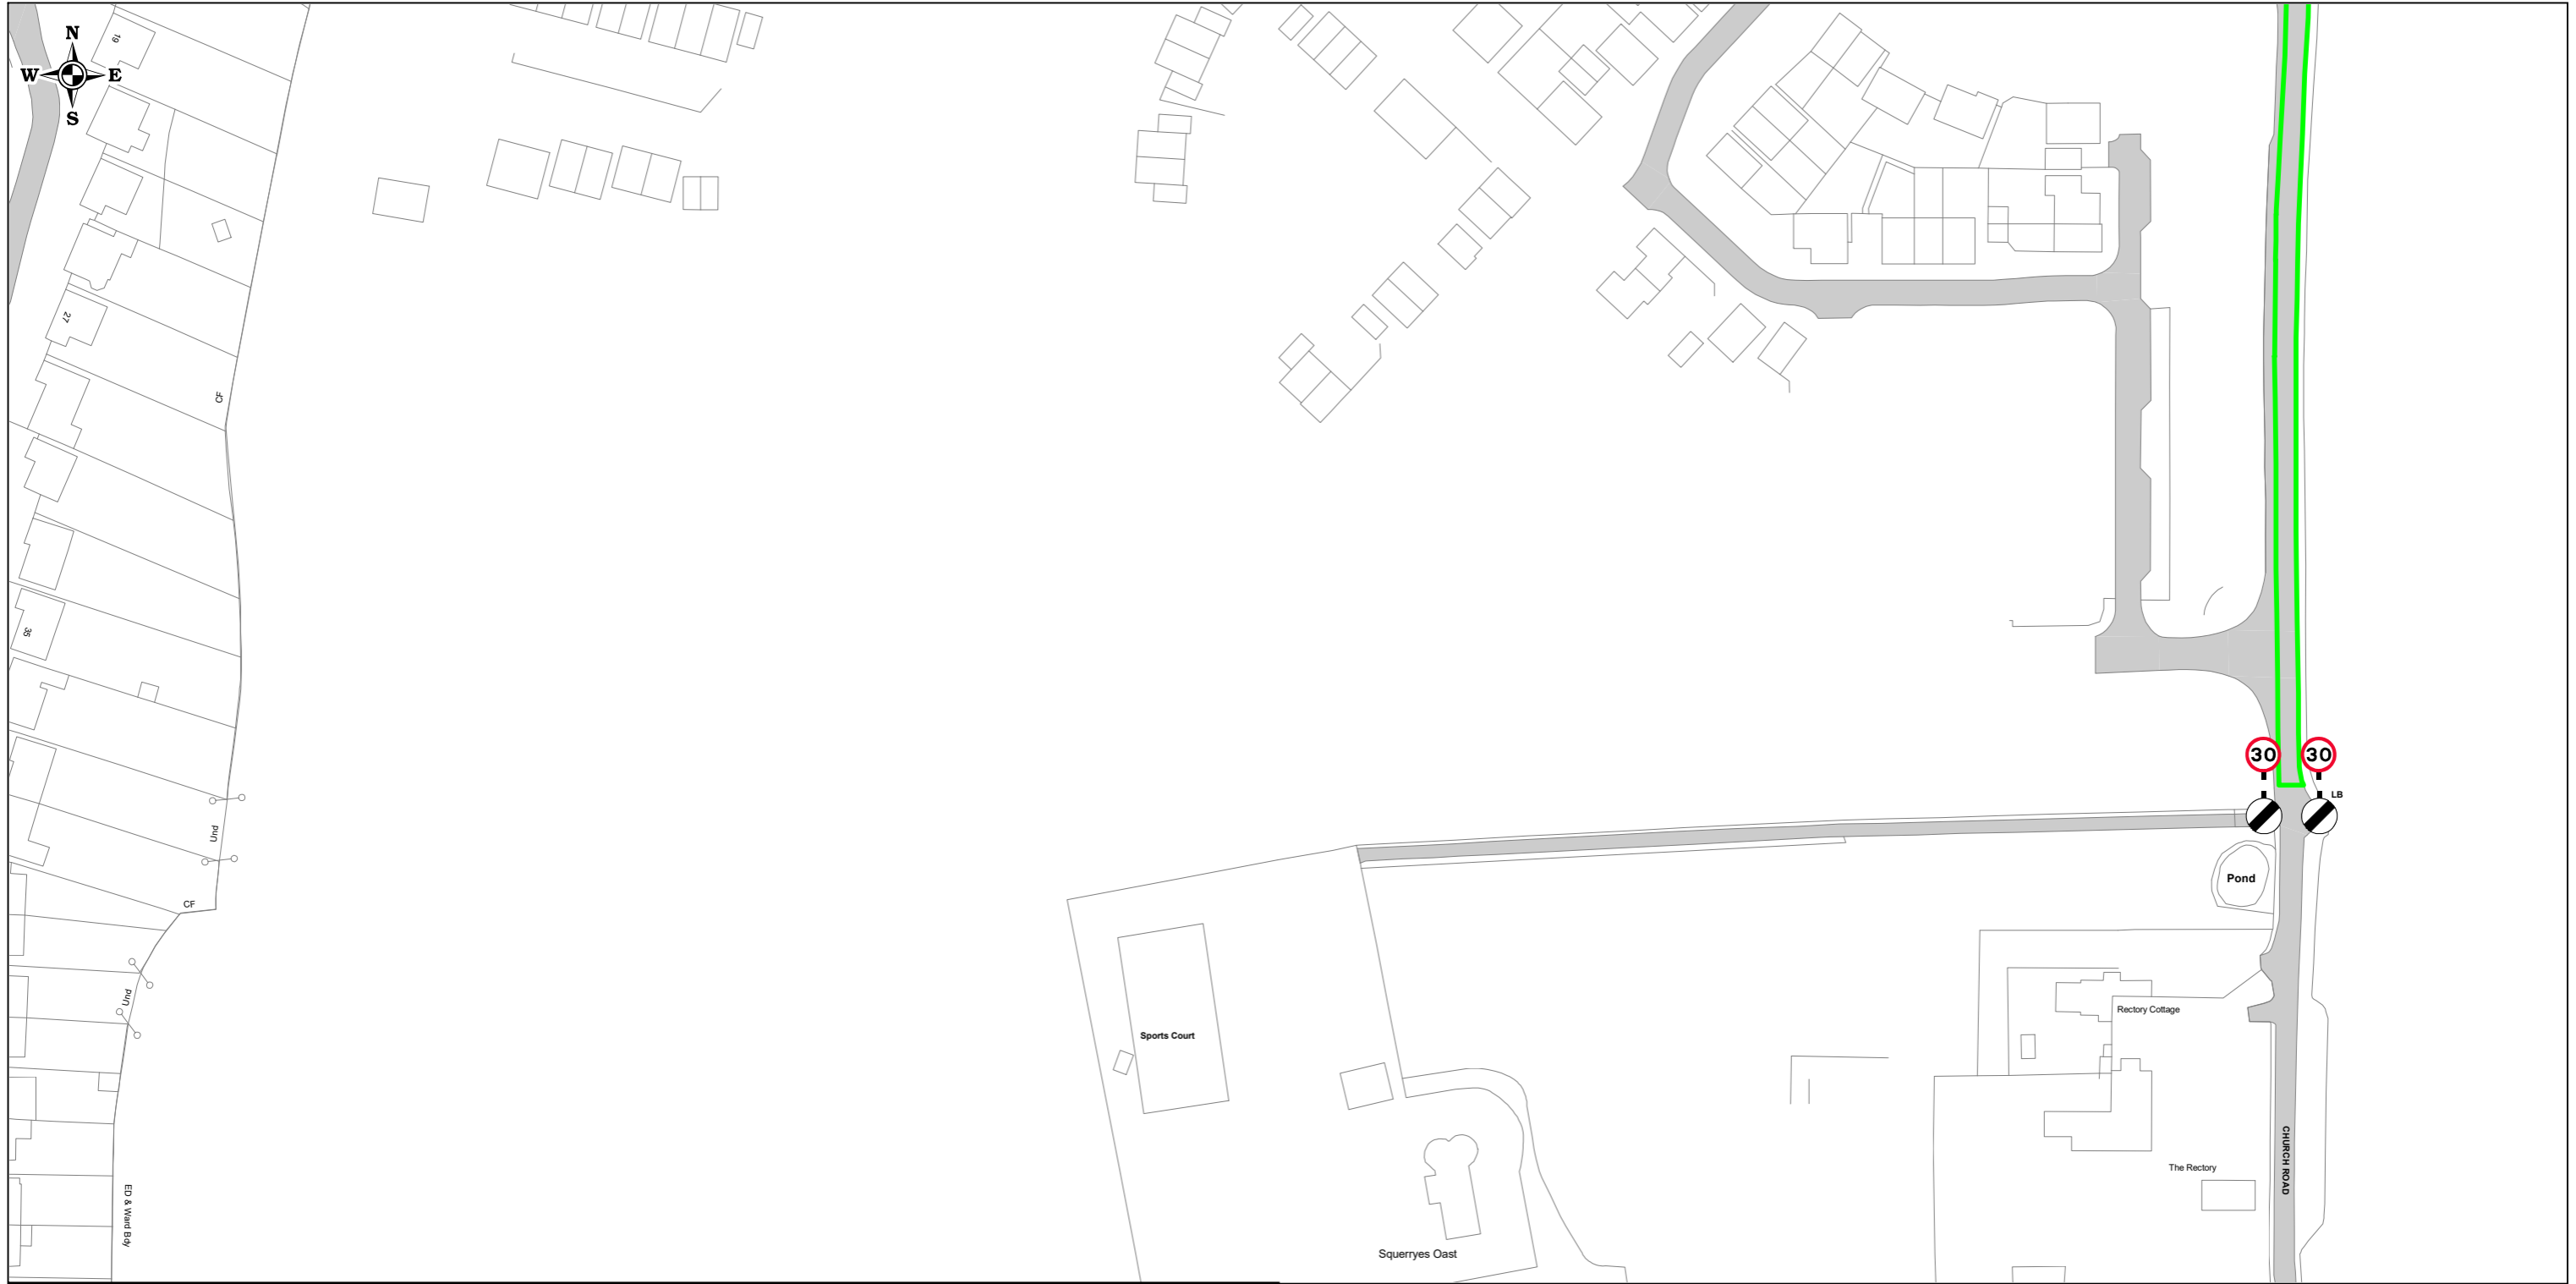

 Derestricted

THE KENT COUNTY COUNCIL SPEED LIMITS MAP SCHEDULES

SCALE - 1 : 1250 at A3 size

NOTE: SEE SPEED LIMIT MAP SCHEDULE LEGEND FOR RESTRICTIONS DISPLAYED

This map is reproduced from Ordnance Survey material with the permission of Ordnance Survey on behalf of the Controller of Her Majesty's Stationery Office © Crown Copyright. Unauthorised reproduction infringes Crown copyright and may lead to prosecution or civil proceedings. Kent County Council Licence No: 100019238 2023

Status: CONFIRMED

Tile Reference: Tile Ref: CZ78

Sheet Revision Number: 1

Sheet Active From: 22/12/2023

THE KENT COUNTY COUNCIL SPEED LIMITS MAP SCHEDULES

SCALE - 1 : 1250 at A3 size

NOTE: SEE SPEED LIMIT MAP SCHEDULE LEGEND FOR RESTRICTIONS DISPLAYED

This map is reproduced from Ordnance Survey material with the permission of Ordnance Survey on behalf of the Controller of Her Majesty's Stationery Office © Crown Copyright. Unauthorised reproduction infringes Crown copyright and may lead to prosecution or civil proceedings. Kent County Council Licence No: 100019238 2023

Status: CONFIRMED

Tile Reference: Tile Ref: DA78

Sheet Revision Number: 0

Sheet Active From: 22/12/2023