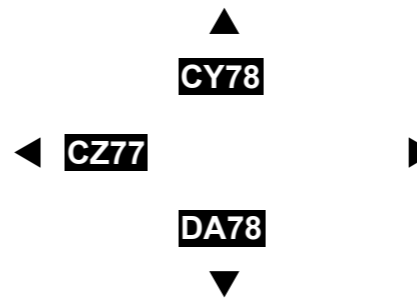

 Derestricted

THE KENT COUNTY COUNCIL SPEED LIMITS MAP SCHEDULES

SCALE - 1 : 1250 at A3 size

NOTE: SEE SPEED LIMIT MAP SCHEDULE LEGEND FOR RESTRICTIONS DISPLAYED

This map is reproduced from Ordnance Survey material with the permission of Ordnance Survey on behalf of the Controller of Her Majesty's Stationery Office © Crown Copyright. Unauthorised reproduction infringes Crown copyright and may lead to prosecution or civil proceedings. Kent County Council Licence No: 100019238 2023

Status: CONFIRMED

Tile Reference: Tile Ref: CZ78

Sheet Revision Number: 1

Sheet Active From: 22/12/2023

THE KENT COUNTY COUNCIL SPEED LIMITS MAP SCHEDULES

SCALE - 1 : 1250 at A3 size

NOTE: SEE SPEED LIMIT MAP SCHEDULE LEGEND FOR RESTRICTIONS DISPLAYED