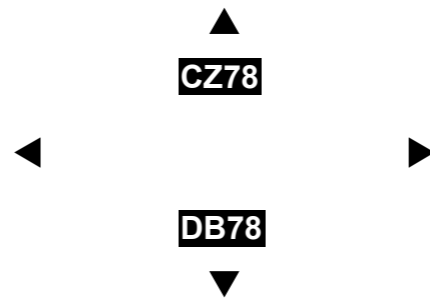

Status: CONFIRMED

Tile Reference: Tile Ref: DA78

Sheet Revision Number: 0

Sheet Active From: 22/12/2023